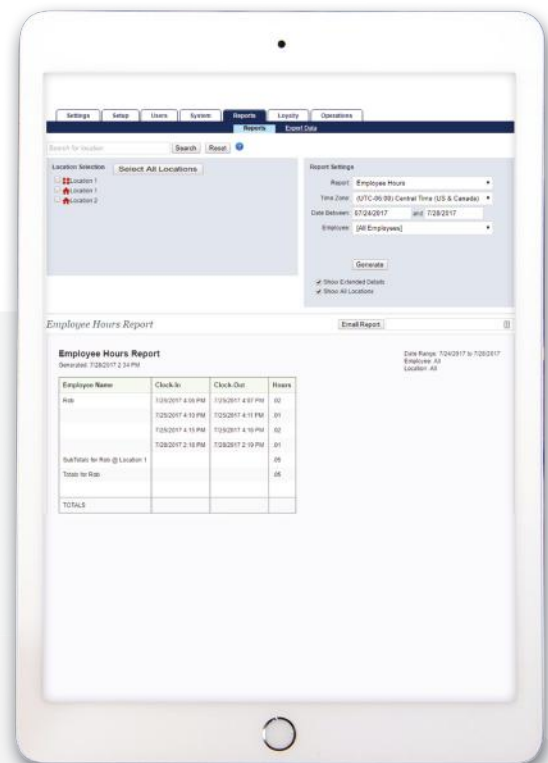

Employee Management

Manage staff's card balance and machine activity with attendant cards

Employees clock in and out for their shift from any card reader with employee time cards

Update employee work schedules and allow them to view from their smart phones

Assign recurring tasks for employees and track to completion with employee task manager