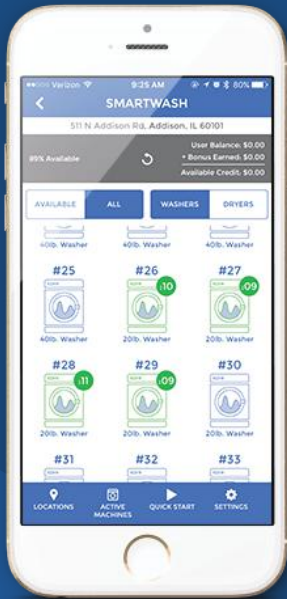

## Touch Screen Kiosks

Customers can purchase and add value to cards

- Accept cash and credit cards

Multi-lingual instructions

Customers can view account activity

Customers can apply and view loyalty programs

Customers can register their cards

High security cabinet with easy front and rear access for both service and collection

Free-standing pedestal mount available for secure floor mounting

# Fully Integrated Mobile Payment App For Your Customers

Add value to loyalty account

Manage and view loyalty programs

View available machines

View remaining time on running machines

Receive end of cycle notifications